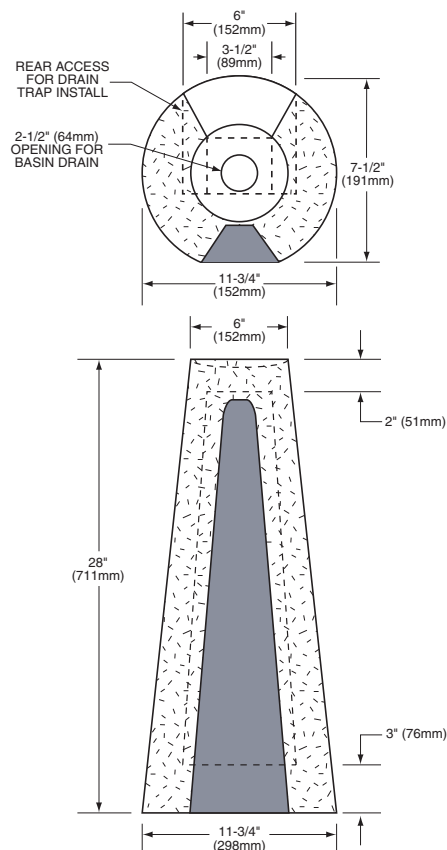

NOTES:

BASIN/PEDESTAL MOUNTING FEATURES TO BE FURNISHED BY OTHERS.
BASIN AND FITTINGS NOT INCLUDED AND MUST BE ORDERED SEPARATELY.
INSTALLATION INSTRUCTIONS SUPPLIED WITH PEDESTAL.

IMPORTANT: Dimensions of fixtures are nominal and may vary slightly due to hand-carving and finishing.
These measurements are subject to change or cancellation. No responsibility is assumed for use of superseded or voided pages.